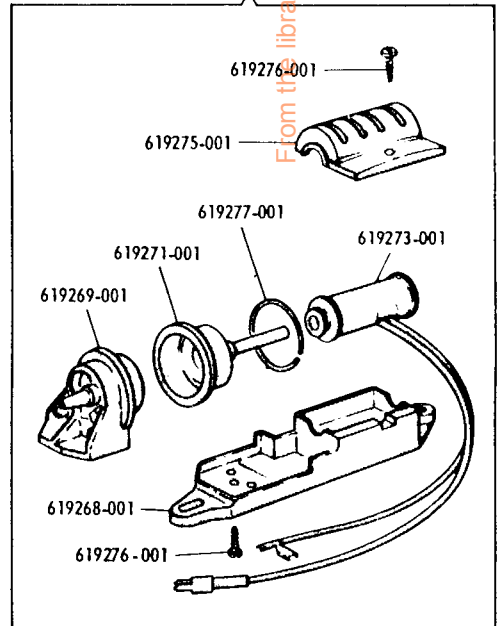

## List of Parts—Machine No. 640E3

## ATTACHMENT SET 161974

21906	Chainstitch Attachment Loop Retainer Disc
21913	Chainstitch Attachment Throat Plate
161133	Tube of Oil
161166	Zipper Foot
161168	Presser Foot for Button sewing
161172	Seam Guide
161276	Lint Brush
161917	Presser Foot Plate (snap-on, plastic) for sewing buttonholes
161919	Presser Foot Plate (snap-on) for straight sewing
161921	Presser Foot Plate (snap-on, slotted) for Overedging; for use with Disc No. 163369
161973-656	Attachment Box
163131	Bobbin (6)
163242-656	Spool Pin for two needle sewing
163369	Disc No. 22, for Stretch Stitch for stitching stretch material, for use with No. 161921
163455	Chainstitch Attachment Thread Guide
163483	Special Purpose Presser Foot
172185	Disc No. 1, for Arrowhead Stitch
172187	Disc No. 2, for Scallop Stitch
172189	Disc No. 3, for Diamond Stitch
172190	Disc No. 4, for Solid Scallop Stitch
172191	Disc No. 5, for Banner Stitch
172229	Disc No. 6, for Crescent Stitch
172230	Disc No. 7, for Icicle Stitch
174529	Throat Plate, for straight sewing
174534	Disc No. 12, for Domino Stitch
174535	Disc No. 13, for Fagoting Stitch
174536	Disc No. 14, for Comb Stitch
174537	Disc No. 15, for Thunderbird Stitch
174539	Disc No. 19, for Block Stitch
174540	Disc No. 11, for Ribbon Stitch
174546	Disc No. 20, for Walls of Troy Stitch
174547	Disc No. 21, for Chevron Stitch
-----	Needle Cat. 2020 Size 14 (3)
-----	Needle Cat. 2020 Size 16 (3)
-----	Twin Needle Cat. 2028 Size 14

# List of Parts—Machine No. 640E3

# Electrical Parts—Machine No. 640E3

619066-001 - PA15A - 8 MOTOR  
 619066-004 - PA15A - 8 MOTOR WITH PINION

From the library of: Diamond Needle Corp