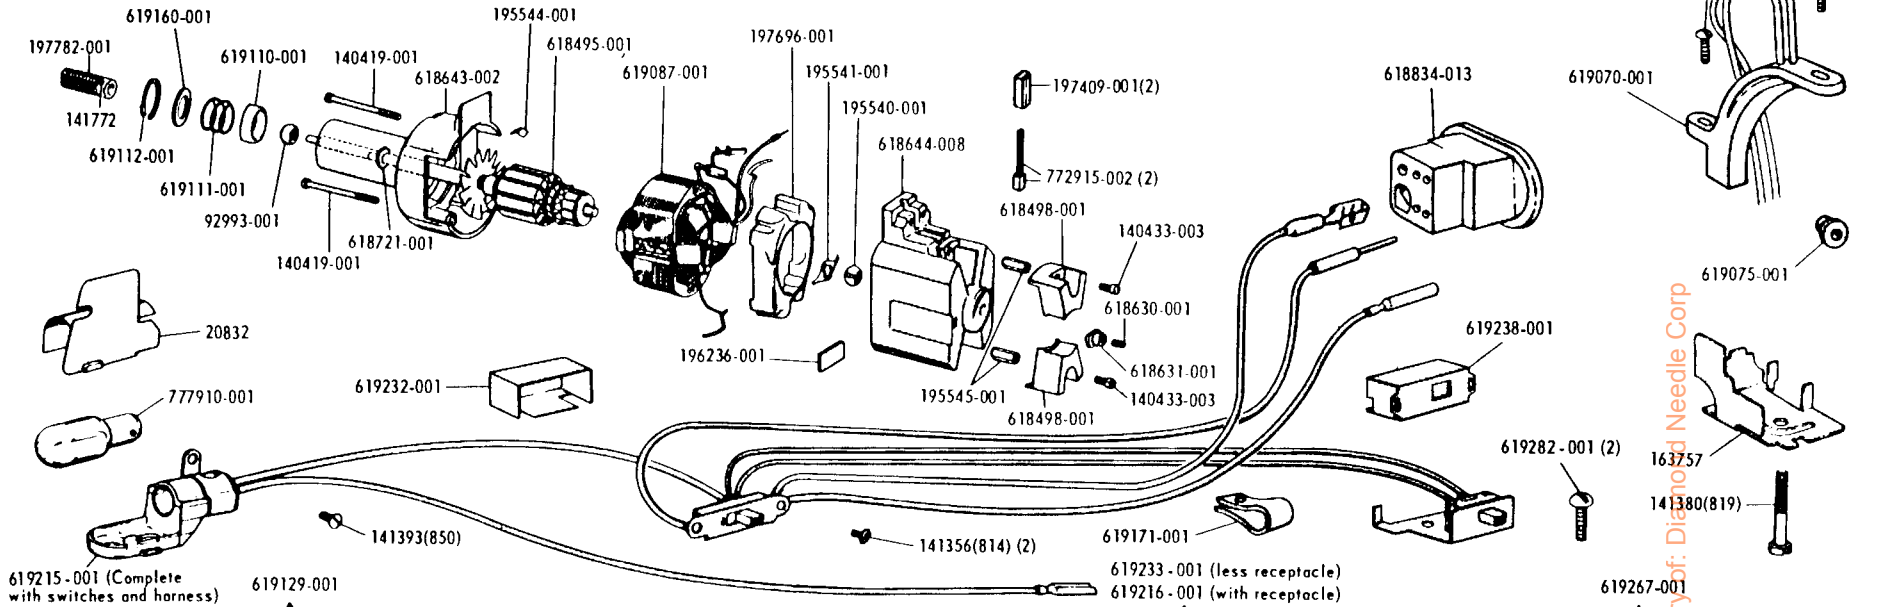

## ATTACHMENT SET 161974

21906	Chainstitch Attachment Loop Retainer Disc
21913	Chainstitch Attachment Throat Plate
161133	Tube of Oil
161166	Zipper Foot
161168	Presser Foot for Button sewing
161172	Seam Guide
161276	Lint Brush
161917	Presser Foot Plate (snap-on, plastic) for sewing buttonholes
161919	Presser Foot Plate (snap-on) for straight sewing
161921	Presser Foot Plate (snap-on, slotted) for Overedging; for use with Disc No. 163369
161973-656	Attachment Box
163131	Bobbin (6)
163242-656	Spool Pin for two needle sewing
163369	Disc No. 22, for Stretch Stitch for stitching stretch material, for use with No. 161921
163455	Chainstitch Attachment Thread Guide
163483	Special Purpose Presser Foot
172185	Disc No. 1, for Arrowhead Stitch
172187	Disc No. 2, for Scallop Stitch
172189	Disc No. 3, for Diamond Stitch
172190	Disc No. 4, for Solid Scallop Stitch
172191	Disc No. 5, for Banner Stitch
172229	Disc No. 6, for Crescent Stitch
172230	Disc No. 7, for Icicle Stitch
174529	Throat Plate, for straight sewing
174534	Disc No. 12, for Domino Stitch
174535	Disc No. 13, for Fagoting Stitch
174536	Disc No. 14, for Comb Stitch
174537	Disc No. 15, for Thunderbird Stitch
174539	Disc No. 19, for Block Stitch
174540	Disc No. 11, for Ribbon Stitch
174546	Disc No. 20, for Walls of Troy Stitch
174547	Disc No. 21, for Chevron Stitch
-----	Needle Cat. 2020 Size 14 (3)
-----	Needle Cat. 2020 Size 16 (3)
-----	Twin Needle Cat. 2028 Size 14

# List of Parts—Machine No. 640E3

# Electrical Parts—Machine No. 640E3

619066-001 - PA15A - 8 MOTOR  
 619066-004 - PA15A - 8 MOTOR WITH PINION

From the library of: Diamond Needle Corp