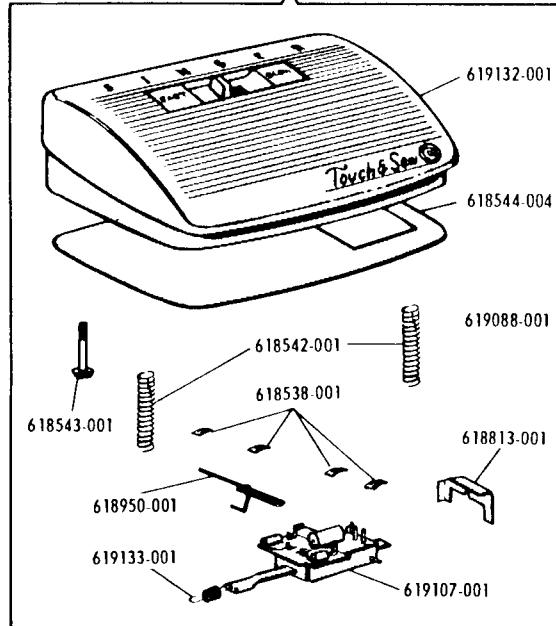

Electrical Parts—Machine No. 640E3

619066-001 - PA15A - 8 MOTOR
619066-004 - PA15A - 8 MOTOR WITH PINION

From the library of: Diamond Needle Corp