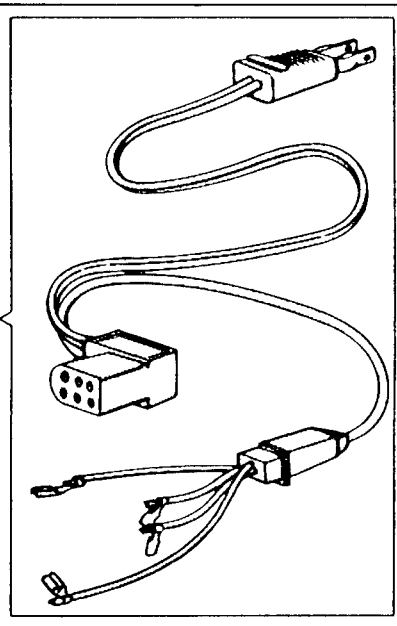

Electrical Parts—Machine No. 640E3

619066-001 - PA15A - 8 MOTOR
619066-004 - PA15A - 8 MOTOR WITH PINION

From the library of: Diamond Needle Corp