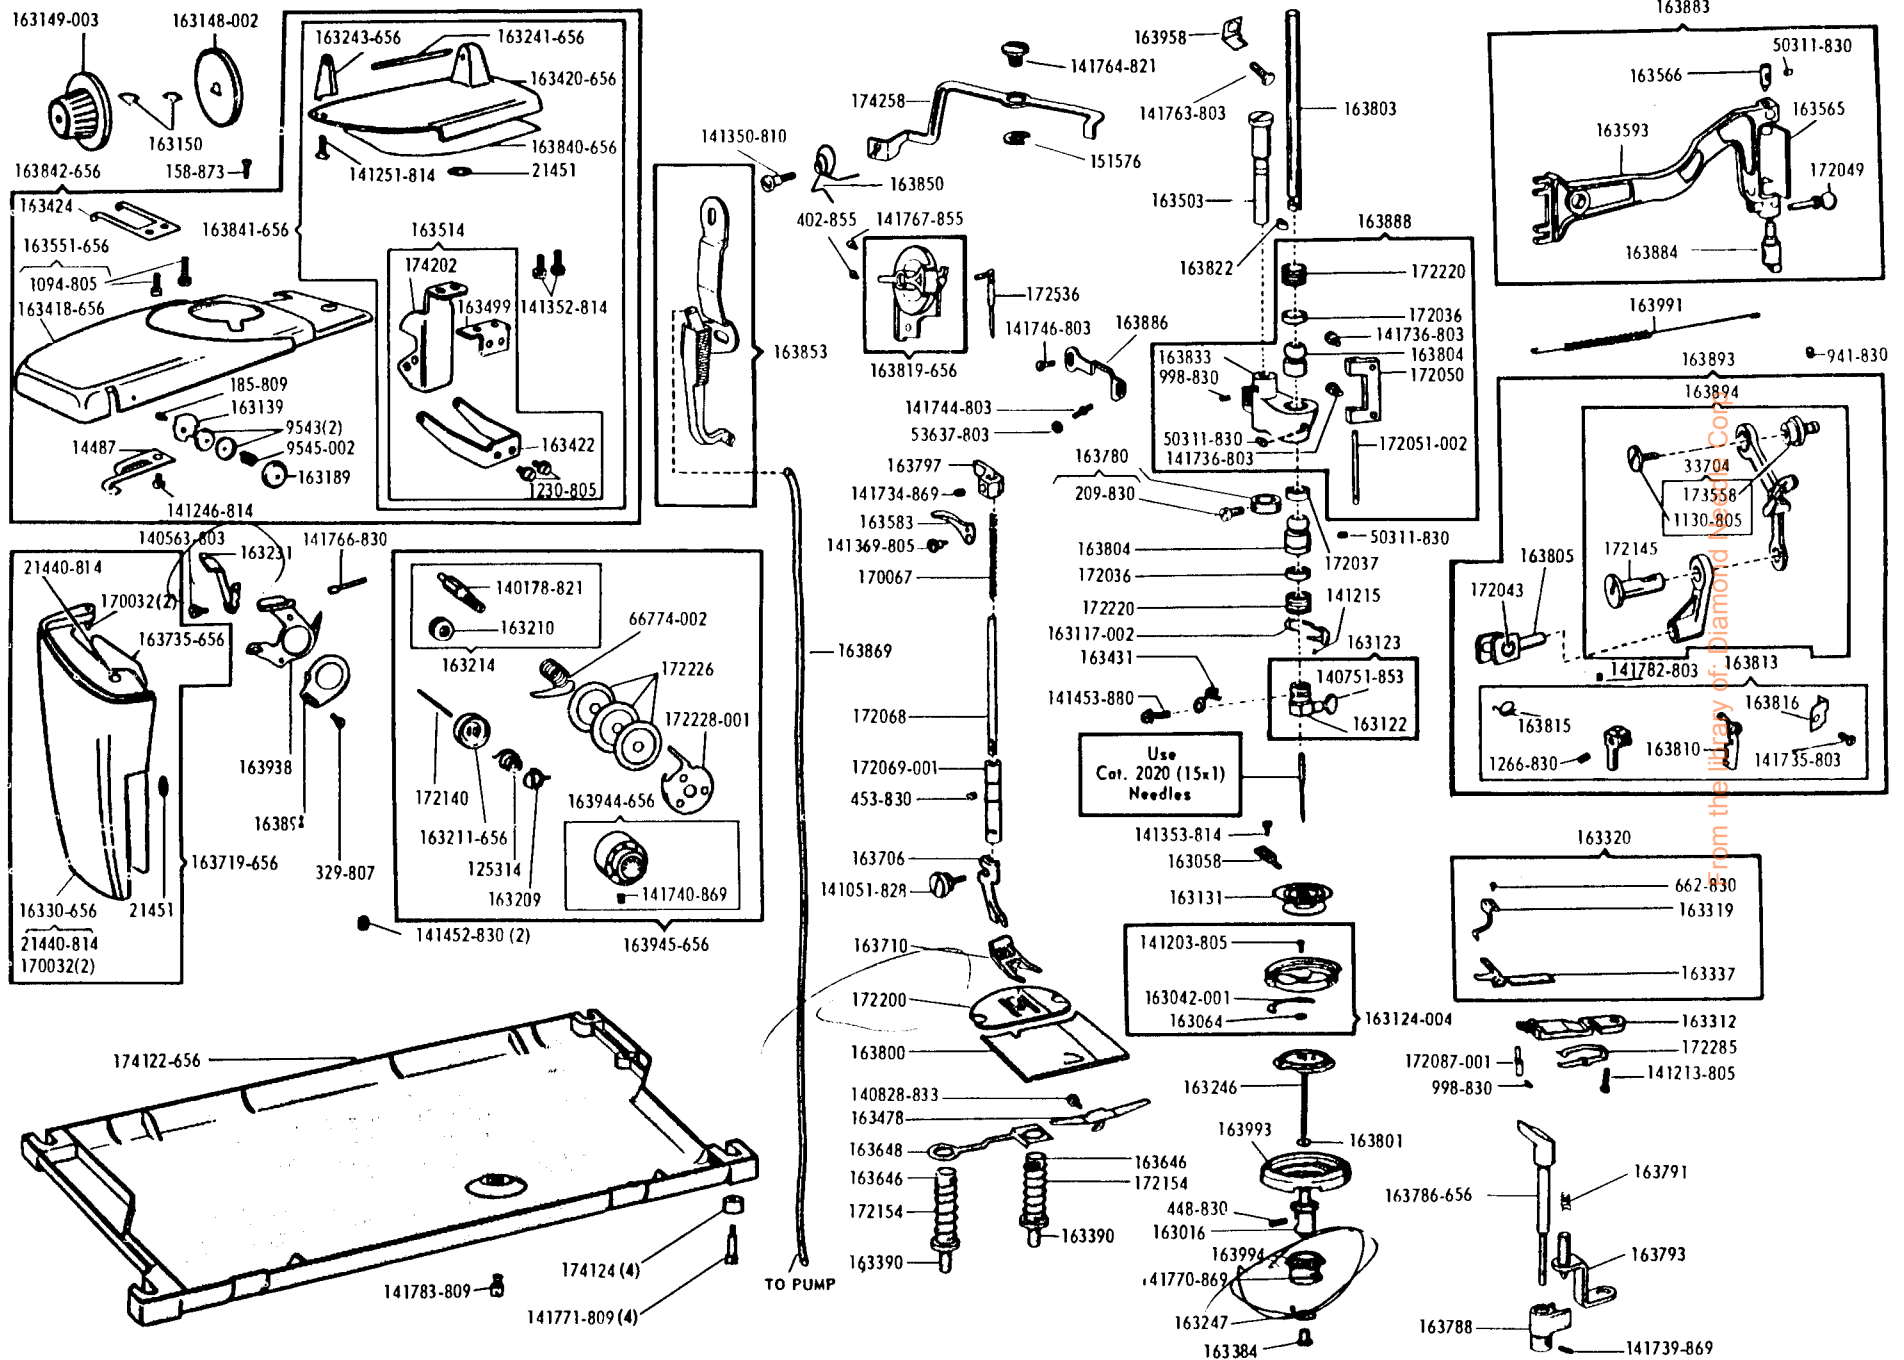

## List of Parts—Machine No. 640E3

## ATTACHMENT SET 161974

21906	Chainstitch Attachment Loop Retainer Disc
21913	Chainstitch Attachment Throat Plate
161133	Tube of Oil
161166	Zipper Foot
161168	Presser Foot for Button sewing
161172	Seam Guide
161276	Lint Brush
161917	Presser Foot Plate (snap-on, plastic) for sewing buttonholes
161919	Presser Foot Plate (snap-on) for straight sewing
161921	Presser Foot Plate (snap-on, slotted) for Overedging; for use with Disc No. 163369
161973-656	Attachment Box
163131	Bobbin (6)
163242-656	Spool Pin for two needle sewing
163369	Disc No. 22, for Stretch Stitch for stitching stretch material, for use with No. 161921
163455	Chainstitch Attachment Thread Guide
163483	Special Purpose Presser Foot
172185	Disc No. 1, for Arrowhead Stitch
172187	Disc No. 2, for Scallop Stitch
172189	Disc No. 3, for Diamond Stitch
172190	Disc No. 4, for Solid Scallop Stitch
172191	Disc No. 5, for Banner Stitch
172229	Disc No. 6, for Crescent Stitch
172230	Disc No. 7, for Icicle Stitch
174529	Throat Plate, for straight sewing
174534	Disc No. 12, for Domino Stitch
174535	Disc No. 13, for Fagoting Stitch
174536	Disc No. 14, for Comb Stitch
174537	Disc No. 15, for Thunderbird Stitch
174539	Disc No. 19, for Block Stitch
174540	Disc No. 11, for Ribbon Stitch
174546	Disc No. 20, for Walls of Troy Stitch
174547	Disc No. 21, for Chevron Stitch
-----	Needle Cat. 2020 Size 14 (3)
-----	Needle Cat. 2020 Size 16 (3)
-----	Twin Needle Cat. 2028 Size 14

# List of Parts—Machine No. 640E3

# Electrical Parts—Machine No. 640E3

619066-001 - PA15A - 8 MOTOR  
 619066-004 - PA15A - 8 MOTOR WITH PINION

From the library of: Diamond Needle Corp