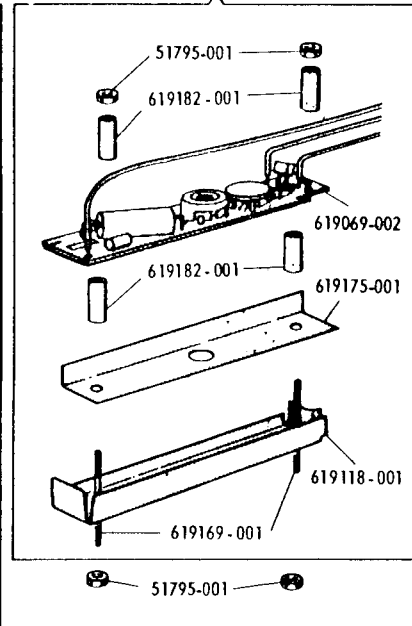

## List of Parts—Machine No. 640E3

## ATTACHMENT SET 161974

21906	Chainstitch Attachment Loop Retainer Disc
21913	Chainstitch Attachment Throat Plate
161133	Tube of Oil
161166	Zipper Foot
161168	Presser Foot for Button sewing
161172	Seam Guide
161276	Lint Brush
161917	Presser Foot Plate (snap-on, plastic) for sewing buttonholes
161919	Presser Foot Plate (snap-on) for straight sewing
161921	Presser Foot Plate (snap-on, slotted) for Overedging; for use with Disc No. 163369
161973-656	Attachment Box
163131	Bobbin (6)
163242-656	Spool Pin for two needle sewing
163369	Disc No. 22, for Stretch Stitch for stitching stretch material, for use with No. 161921
163455	Chainstitch Attachment Thread Guide
163483	Special Purpose Presser Foot
172185	Disc No. 1, for Arrowhead Stitch
172187	Disc No. 2, for Scallop Stitch
172189	Disc No. 3, for Diamond Stitch
172190	Disc No. 4, for Solid Scallop Stitch
172191	Disc No. 5, for Banner Stitch
172229	Disc No. 6, for Crescent Stitch
172230	Disc No. 7, for Icicle Stitch
174529	Throat Plate, for straight sewing
174534	Disc No. 12, for Domino Stitch
174535	Disc No. 13, for Fagoting Stitch
174536	Disc No. 14, for Comb Stitch
174537	Disc No. 15, for Thunderbird Stitch
174539	Disc No. 19, for Block Stitch
174540	Disc No. 11, for Ribbon Stitch
174546	Disc No. 20, for Walls of Troy Stitch
174547	Disc No. 21, for Chevron Stitch
-----	Needle Cat. 2020 Size 14 (3)
-----	Needle Cat. 2020 Size 16 (3)
-----	Twin Needle Cat. 2028 Size 14

# Electrical Parts—Machine No. 640E3

619066-001 - PA15A - 8 MOTOR  
 619066-004 - PA15A - 8 MOTOR WITH PINION

From the library of: Diamond Needle Corp