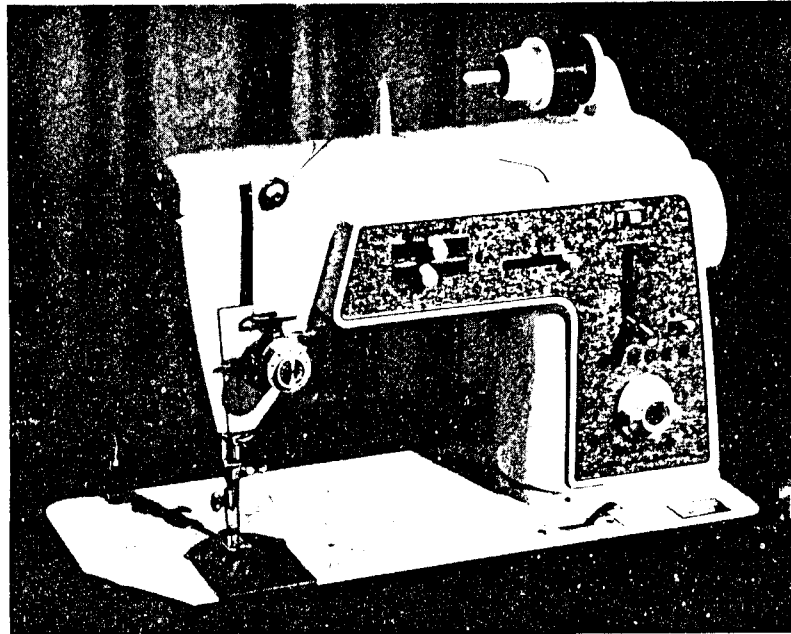

## ATTACHMENT SET 161974

21906	Chainstitch Attachment Loop Retainer Disc
21913	Chainstitch Attachment Throat Plate
161133	Tube of Oil
161166	Zipper Foot
161168	Presser Foot for Button sewing
161172	Seam Guide
161276	Lint Brush
161917	Presser Foot Plate (snap-on, plastic) for sewing buttonholes
161919	Presser Foot Plate (snap-on) for straight sewing
161921	Presser Foot Plate (snap-on, slotted) for Overedging; for use with Disc No. 163369
161973-656	Attachment Box
163131	Bobbin (6)
163242-656	Spool Pin for two needle sewing
163369	Disc No. 22, for Stretch Stitch for stitching stretch material, for use with No. 161921
163455	Chainstitch Attachment Thread Guide
163483	Special Purpose Presser Foot
172185	Disc No. 1, for Arrowhead Stitch
172187	Disc No. 2, for Scallop Stitch
172189	Disc No. 3, for Diamond Stitch
172190	Disc No. 4, for Solid Scallop Stitch
172191	Disc No. 5, for Banner Stitch
172229	Disc No. 6, for Crescent Stitch
172230	Disc No. 7, for Icicle Stitch
174529	Throat Plate, for straight sewing
174534	Disc No. 12, for Domino Stitch
174535	Disc No. 13, for Fagoting Stitch
174536	Disc No. 14, for Comb Stitch
174537	Disc No. 15, for Thunderbird Stitch
174539	Disc No. 19, for Block Stitch
174540	Disc No. 11, for Ribbon Stitch
174546	Disc No. 20, for Walls of Troy Stitch
174547	Disc No. 21, for Chevron Stitch
-----	Needle Cat. 2020 Size 14 (3)
-----	Needle Cat. 2020 Size 16 (3)
-----	Twin Needle Cat. 2028 Size 14